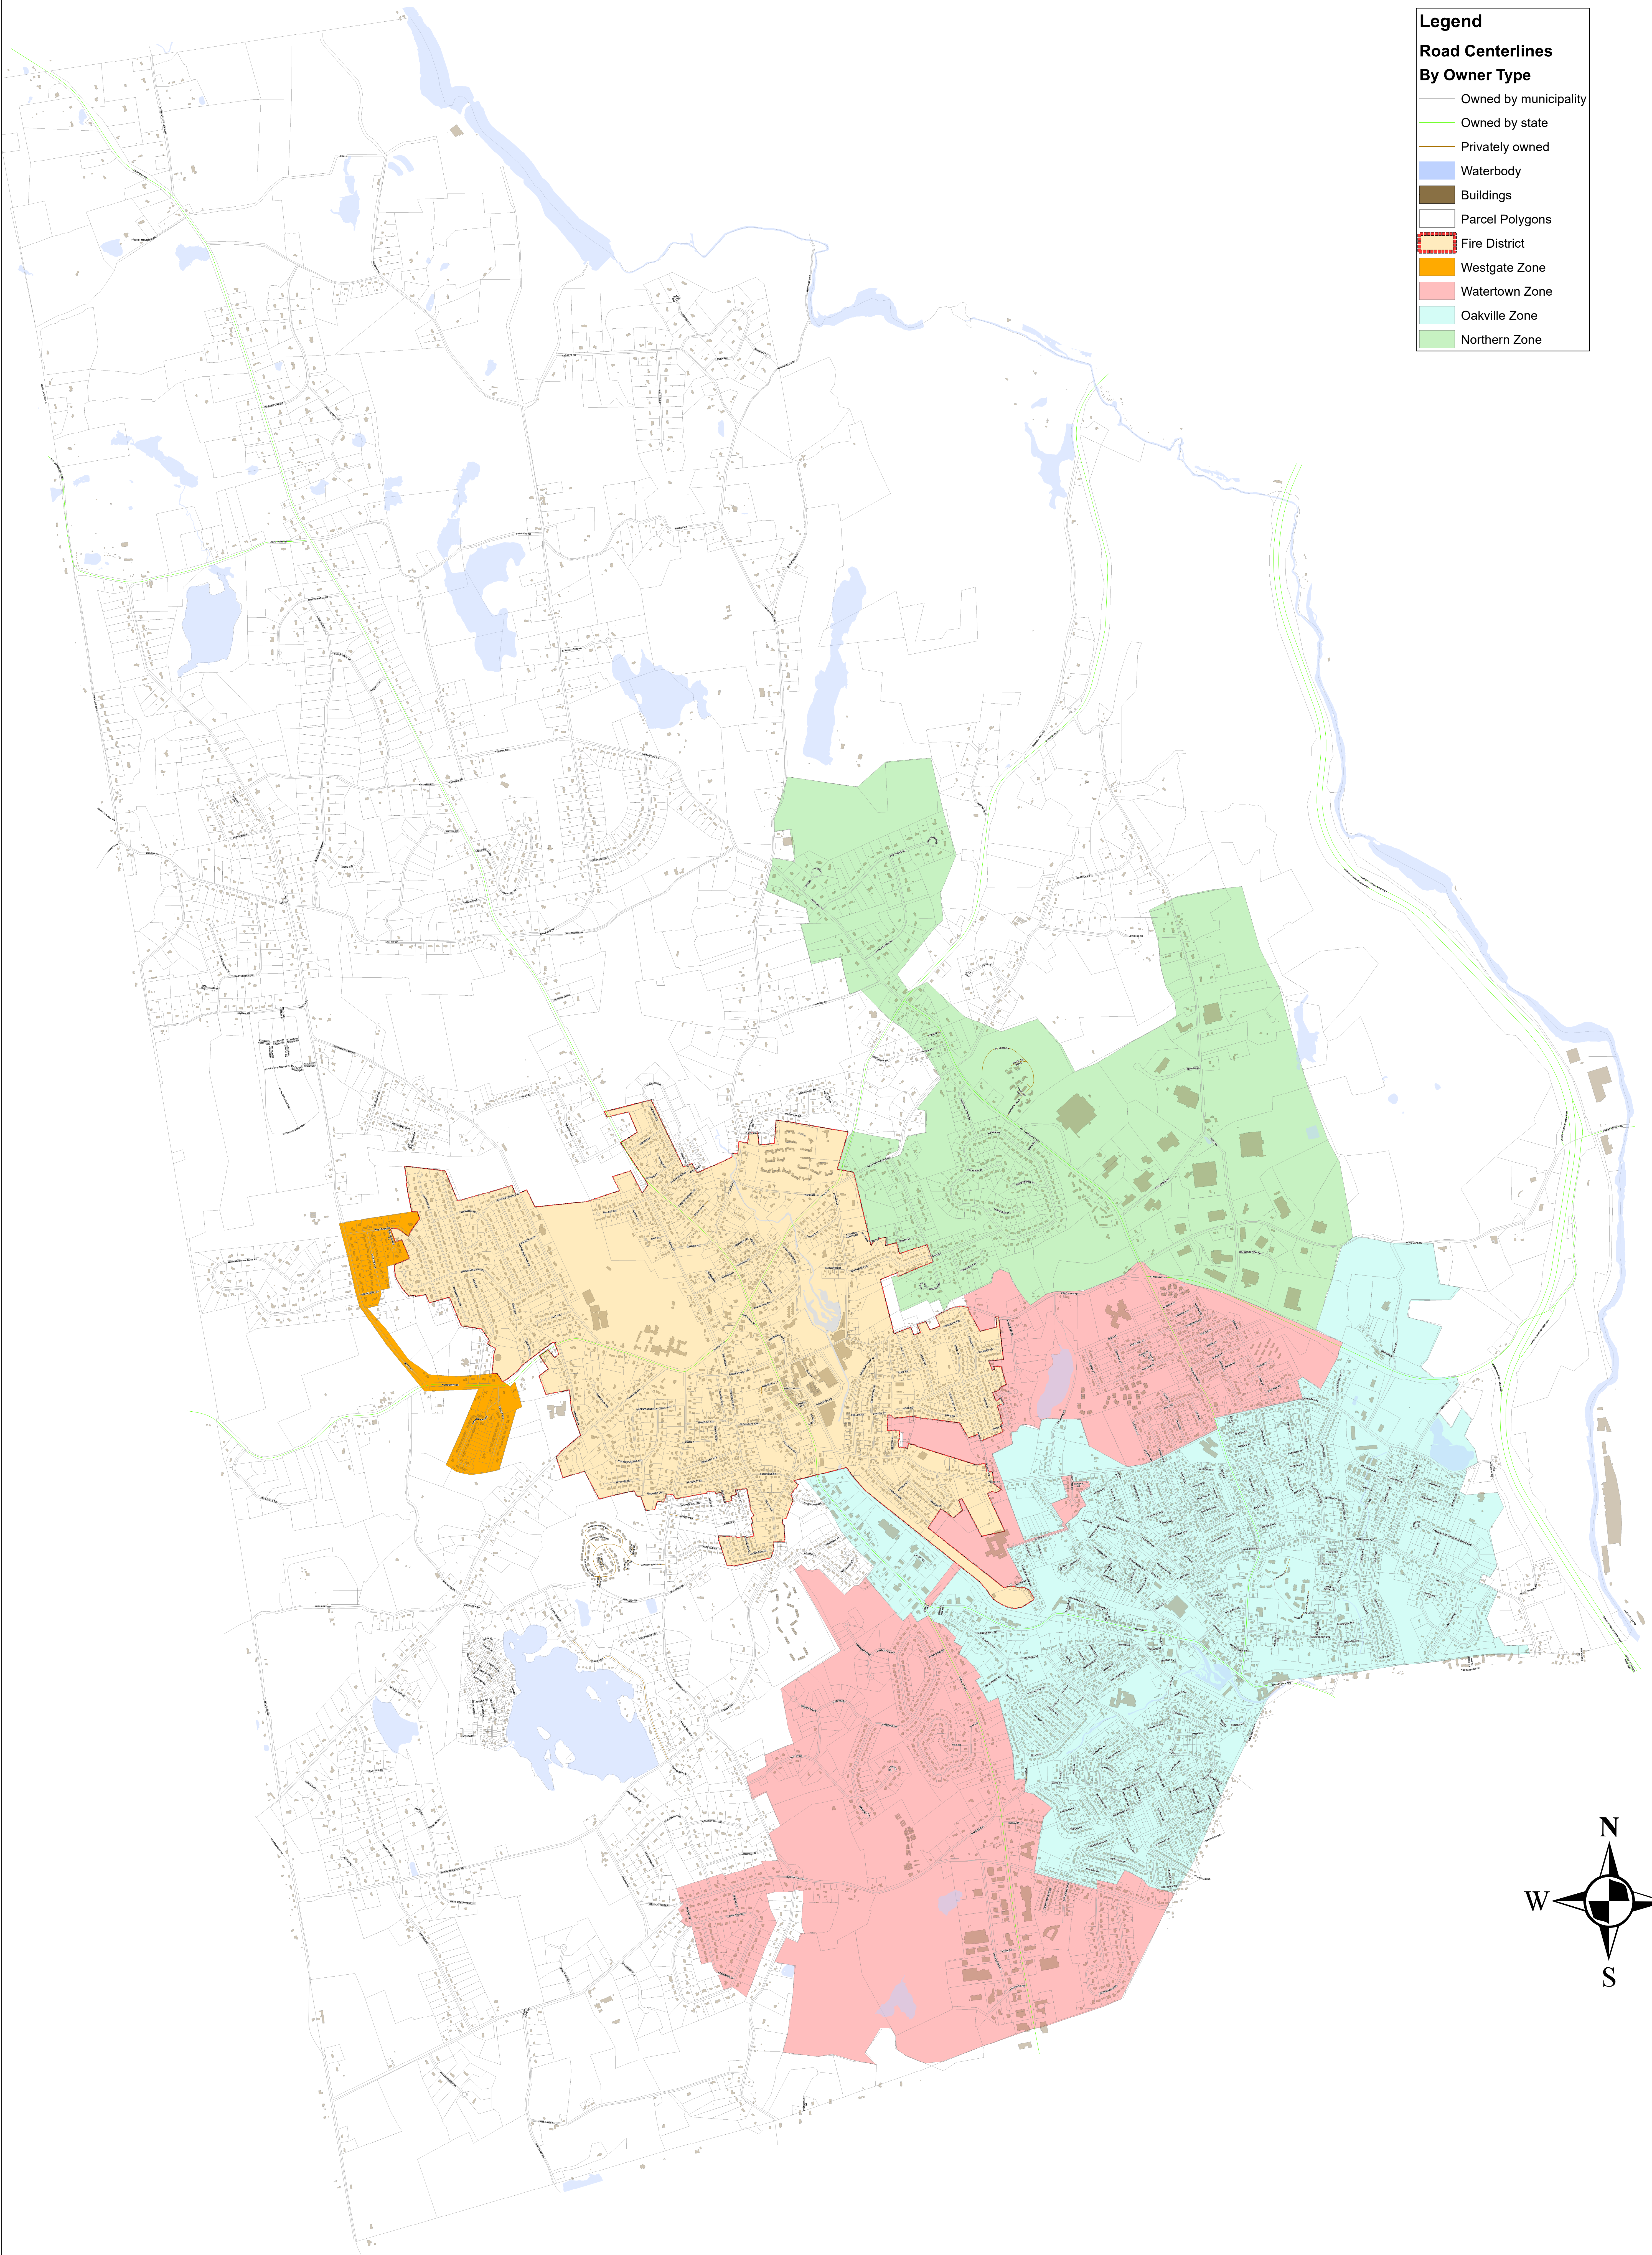

Watertown, CT Water Service Map 2023

Legend

Road Centerlines
By Owner Type

- Owned by municipality
- Owned by state
- Privately owned
- Waterbody
- Buildings
- Parcel Polygons
- Fire District
- Westgate Zone
- Watertown Zone
- Oakville Zone
- Northern Zone

1 inch = 1,000 feet